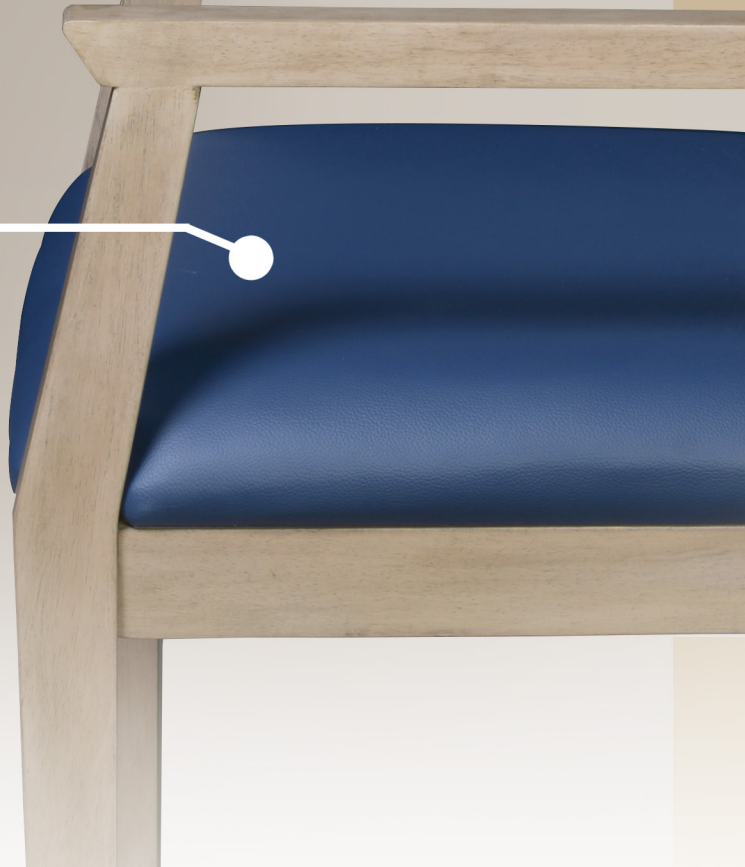

PLAZA

WALLSAFE

PLAZA WALLSAFE

NOBLE OAK
BLUE

NOBLE OAK
BLACK

NEO WALNUT
BLUE

NEO WALNUT
BLACK

Guest & Reception
Waiting Room Wood Side Chair

FIRST IMPRESSIONS MATTER

Designed for reception areas, executive offices, medical waiting rooms, and professional spaces.

The PLaza combines timeless craftsmanship with a practical, wall-saving feature—so your furniture stays as pristine as the day you bought it.

TIMELESS DESIGN

Classic contours with traditional styling complement both traditional and transitional office spaces

PREMIUM HARDWOOD FRAME

Built with a sturdy hardwood frame and finished in hand-rubbed Noble Oak or Neo Walnut veneer for a refined, professional look

WALLSAFE PROTECTION

Innovative leg design ensures the chair touches the wall first, preventing damage to both the wall and chair.

DURABLE VINYL UPHOLSTERY

The padded seat and back cushions are upholstered in glossy, easy to clean vinyl, available in Navy Blue or Black